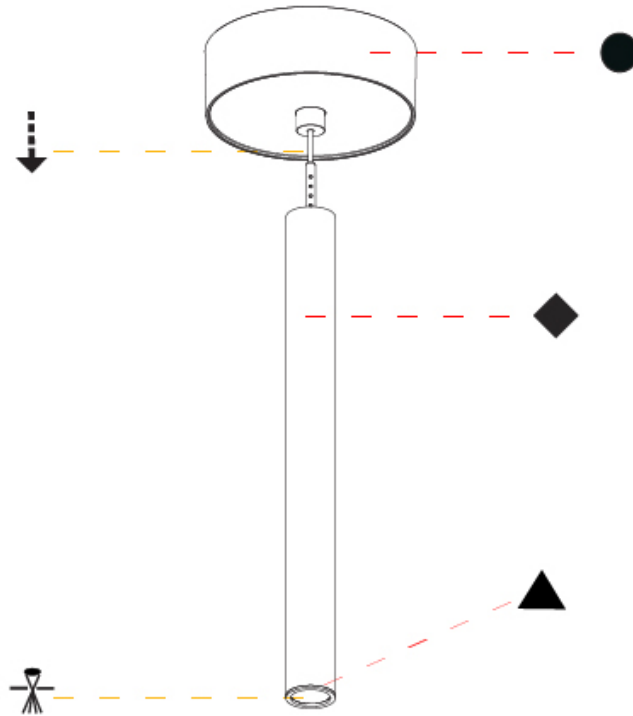

## HANGOVER PLUG SHINE MONOPOINT SURFACE CANOPY SUSPENSION

A30848-

PROJECT

TYPE

SPECIFIER

QUANTITY

DATE

A