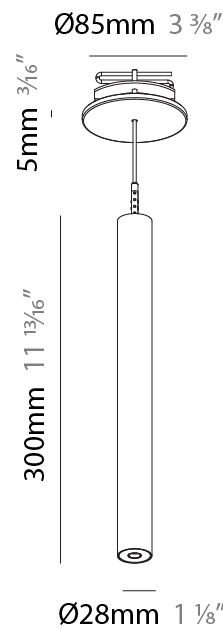

ELECTRICAL

Lamp Type: LED (Zhaga Standard)
Input Wattage (W): 6.6
Total Output Wattage (W): 6
Dimming: Tri-Mode (Non-Dimming and Phase Dimming (120Vac only) and 0-10V Dimming)
Driver Included: Yes
Driver Location: External
Driver Type: Constant Current - Universal
Driver Class: Class 2
Housing: ENCP3 w/Quick Connect
Input Voltage (V): 120 - 277
Constant Current (MA): 500

LED

Number of LEDs: 1
Color Temperature (°K): 2700 / 3000 / 4000
Max. Delivered Lumen (lm): 330 / 360 / 380
CRI: >90 CRI
Lamp Life (hrs): 50000
Upon Request: ***3500K available in minimum quantities (larger quantities upon request)

OPTICAL

Optic°: 24 / 32 / 34 / 55 / 58

RATINGS AND CERTIFICATIONS

Certified By: Certified for North American Standards
IP rating: IP20

Zaneen Group Inc. © 2024, T 1800-388-3382, F 416-247-9319, www.zaneen.com

Available for International specifications by adding 'INT' at the end of the existing Model #. For assistance on 'custom' specifications, contact zteam@zaneen.com. In a constant effort to supply the best product, we reserve the right to change specifications or materials without notice. The most recent specification sheets are found at zaneen.com