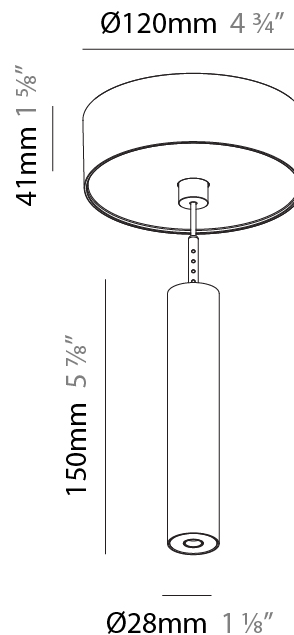

GENERAL

Series: Hangover
Subseries: Hangover Plug Monopoint Surface Canopy
Brand: Prolight
Division: Architectural
Mounting Type: Suspension
Mounting Location: Ceiling
Subcategory: Pendant

PHYSICAL

Shape: Cylinder
Diameter (mm): 28
Diameter (in): 1 1/8
Height (mm): 150
Height (in): 5 7/8
Max. Overall Height (mm): 2150
Max. Overall Height (in): 84 3/8
Light Distribution: Downlight
Weight (kg): 0.422
Weight (lbs): 0.93
Fixture Finish: [SSR / BKV / CWI / CRY / HAB / UFT / ITA / RUA / FTG / MYG / LOD / PUS / FRO / FUP / KIA / POP / BLS / SPG / MEY / GOH / GUM / CHC / COM / ABZ / JAG / OBR / MOS / ROR](#)
Fixture Material: Aluminum
Cable Details: [2000mm or 4000mm Black Cable](#)

ELECTRICAL

Lamp Type: LED (Zhaga Standard)
Input Wattage (W): 6.6
Total Output Wattage (W): 6
Dimming: Tri-Mode (Non-Dimming and Phase Dimming (120Vac only) and 0-10V Dimming)
Driver Included: Yes
Driver Location: External
Driver Type: Constant Current - Universal
Driver Class: Class 2
Housing: ENCP3 w/Quick Connect
Input Voltage (V): 120 - 277
Constant Current (MA): 500

LED

Number of LEDs: 1
Color Temperature (°K): [2700 / 3000 / 4000](#)
Max. Delivered Lumen (lm): 330 / 360 / 380
CRI: >90 CRI
Efficiency (%): 86
Lamp Life (hrs): 50000
Upon Request: ***3500K available in minimum quantities (larger quantities upon request)

OPTICAL

Optic°: [24 / 32 / 34 / 55 / 58](#)

RATINGS AND CERTIFICATIONS

Certified By: Certified for North American Standards
IP rating: IP20