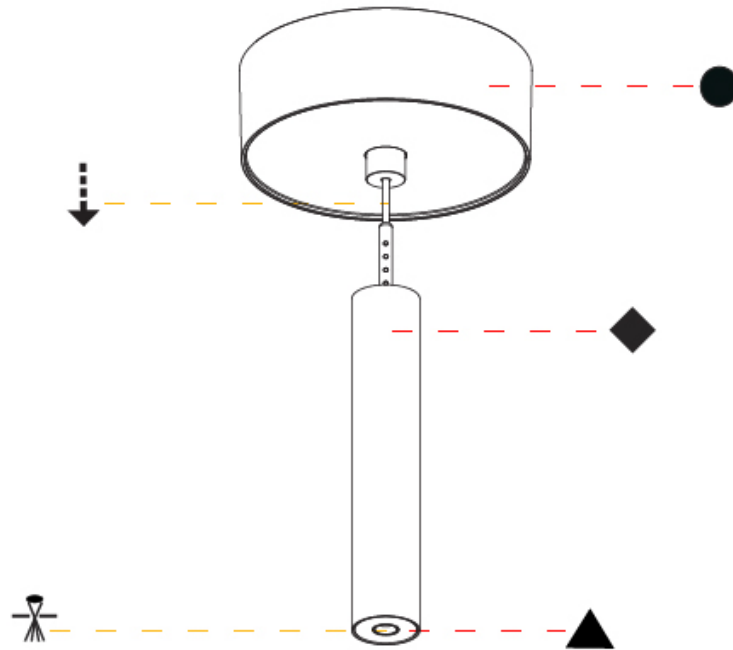

HANGOVER PLUG MONOPOINT SURFACE CANOPY SUSPENSION

A30824-

PROJECT
TYPE
SPECIFIER
QUANTITY
DATE

A