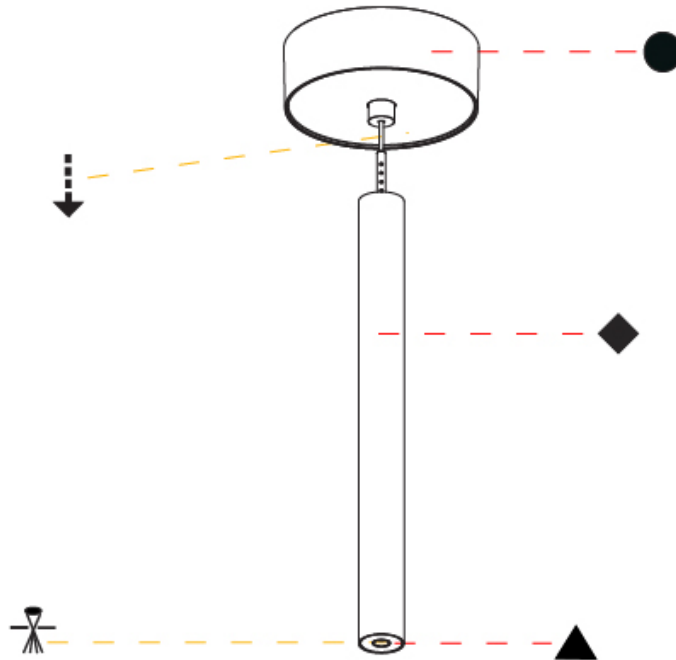

HANGOVER PLUG MONOPOINT SURFACE CANOPY SUSPENSION

A30845-

PROJECT	_____
TYPE	_____
SPECIFIER	_____
QUANTITY	_____
DATE	_____

A