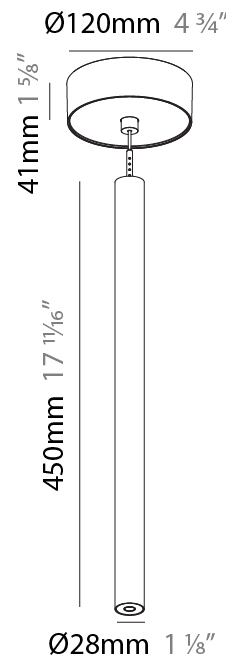

GENERAL

Series: Hangover
Subseries: Hangover Plug Monopoint Surface Canopy
Brand: Prolight
Division: Architectural
Mounting Type: Suspension
Mounting Location: Ceiling
Subcategory: Pendant

PHYSICAL

Shape: Cylinder
Diameter (mm): 28
Diameter (in): 1 1/8
Height (mm): 450
Height (in): 17 11/16
Max. Overall Height (mm): 2450
Max. Overall Height (in): 96 7/16
Light Distribution: Downlight
Weight (kg): 0.504
Weight (lbs): 1.11
Fixture Finish: [SSR / BKV / CWI / CRY / HAB / UFT / ITA / RUA / FTG / MYG / LOD / PUS / FRO / FUP / KIA / POP / BLS / SPG / MEY / GOH / GUM / CHC / COM / ABZ / JAG / OBR / MOS / ROR](#)
Fixture Material: Aluminum
Cable Details: [2000mm or 4000mm Black Cable](#)

ELECTRICAL

Lamp Type: LED (Zhaga Standard)
Input Wattage (W): 6.6
Total Output Wattage (W): 6
Dimming: Tri-Mode (Non-Dimming and Phase Dimming (120Vac only) and 0-10V Dimming)
Driver Included: Yes
Driver Location: External
Driver Type: Constant Current - Universal
Driver Class: Class 2
Housing: ENCP3 w/quick connect
Input Voltage (V): 120 - 277
Constant Current (MA): 500

LED

Number of LEDs: 1
Color Temperature (°K): [2700 / 3000 / 4000](#)
Max. Delivered Lumen (lm): 330 / 360 / 380
CRI: >90 CRI
Lamp Life (hrs): 50000
Upon Request: ***3500K available in minimum quantities (larger quantities upon request)

OPTICAL

Optic°: [24 / 32 / 34 / 55 / 58](#)

RATINGS AND CERTIFICATIONS

Certified By: Certified for North American Standards
IP rating: IP20