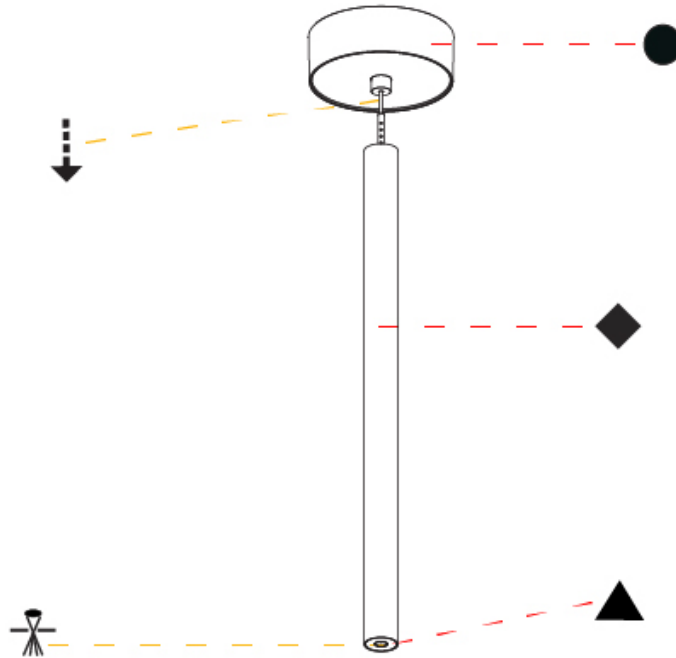

## HANGOVER PLUG MONOPOINT SURFACE CANOPY SUSPENSION

A30846-

PROJECT \_\_\_\_\_

TYPE \_\_\_\_\_

SPECIFIER \_\_\_\_\_

QUANTITY \_\_\_\_\_

DATE \_\_\_\_\_

A